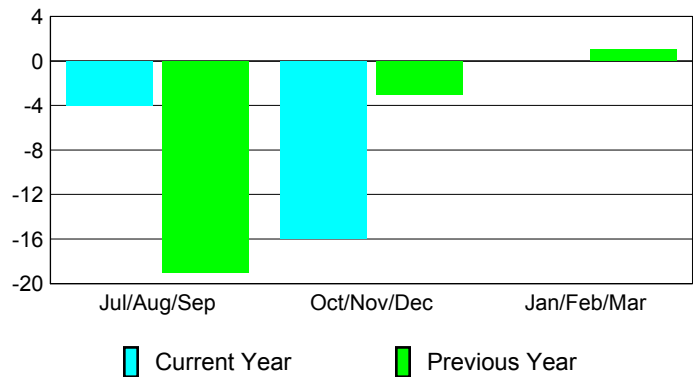

Membership Results
2012-2013

Membership
2011-2012

Month	Net Memb Goal	Actual New Memb	Actual Dropped Memb	Gain/Loss of Memb	Gain/Loss of Memb
Jul/Aug/Sep	4	11	-15	-4	-19
Oct/Nov/Dec	4	5	-21	-16	-3
Jan/Feb/Mar	18				1
Totals	26	16	-36	-20	-21

Membership Results 2012-2013

Goal, New, Dropped, Gain/Loss

Comparison of Membership Gain/Loss

Current Year Compared to the Previous Year

Gender Comparison 2012-2013

Jul/Aug/Sep

Oct/Nov/Dec

Jan/Feb/Mar