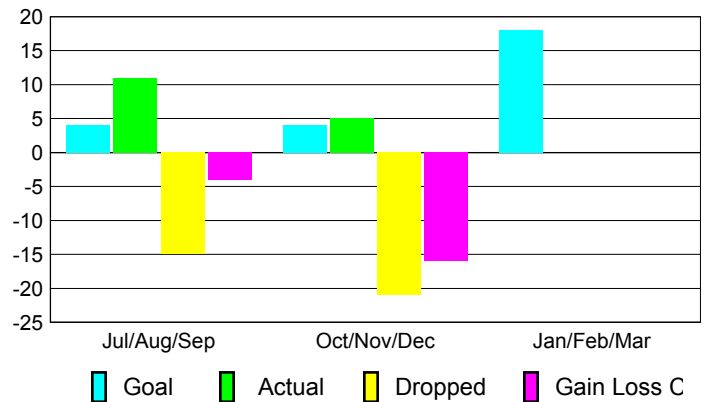

Club Results 2012-2013

Goal, New, Dropped, Gain/Loss

Comparison of Club Gain/Loss

Current Year Compared to the Previous Year

YTD Status Quo Clubs 2012-2013

Status Quo Clubs Compared to Status Quo Members

MEMBERSHIP

Membership Results
2012-2013

Membership
2011-2012

Month	Net Memb Goal	Actual New Memb	Actual Dropped Memb	Gain/Loss of Memb	Gain/Loss of Memb
Jul/Aug/Sep	4	11	-15	-4	-19
Oct/Nov/Dec	4	5	-21	-16	-3
Jan/Feb/Mar	18				1
Totals	26	16	-36	-20	-21

Membership Results 2012-2013

Goal, New, Dropped, Gain/Loss

Comparison of Membership Gain/Loss

Current Year Compared to the Previous Year

Gender Comparison 2012-2013

Jul/Aug/Sep

Oct/Nov/Dec

Jan/Feb/Mar