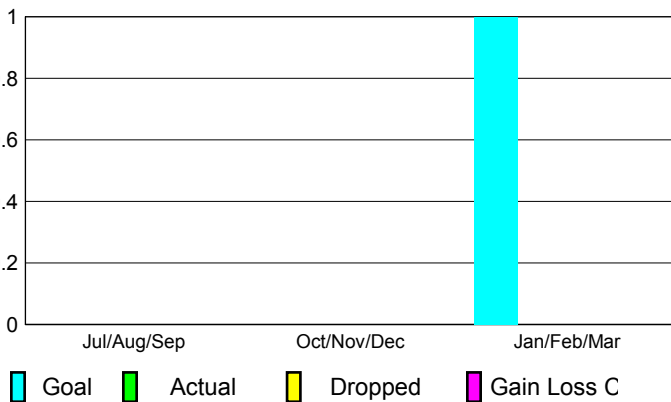

2012-2013 GMT Reports for District (or Undistricted) **District T 3**

GMT: **Mr. Pedro Mario Marrello**

Location: **CHILE**

GMT CA: **3**

CLUBS

Club Results
2012-2013

Clubs
2011-2012

Month	New Club Goal	Actual New Clubs	Actual Dropped Clubs	Gain/Loss of Clubs	Gain/Loss of Clubs
Jul/Aug/Sep	0	0	0	0	0
Oct/Nov/Dec	0	0	0	0	0
Jan/Feb/Mar	1				0
Totals	1	0	0	0	0

Club Results 2012-2013

Goal, New, Dropped, Gain/Loss

Comparison of Club Gain/Loss

Current Year Compared to the Previous Year

YTD Status Quo Clubs 2012-2013

Status Quo Clubs Compared to Status Quo Members

MEMBERSHIP